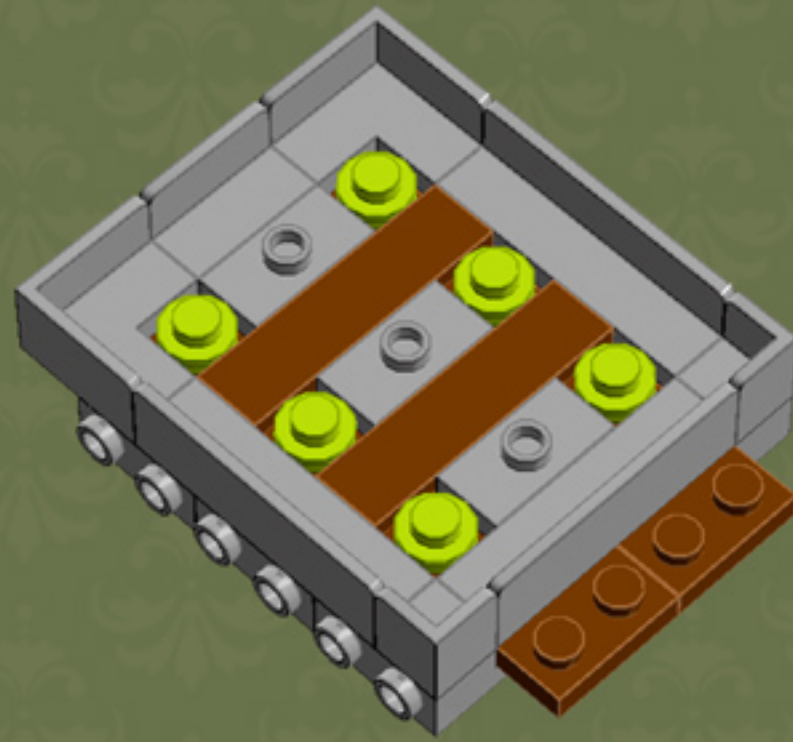

My First TV (‘80s Edition)

A LEGO® project by Chris McVeigh
chrismcveigh.com

v2.0

Element ID	Color	Description	Quantity
4233487	Black	Brick 1X2 With Cross Hole	1
301026	Black	Brick 1X4	3
300926	Black	Brick 1X6	5
235726	Black	Brick Corner 1X2X2	2
306926	Black	Flat Tile 1X2	3
663626	Black	Flat Tile 1X6	1
302326	Black	Plate 1X2	6
346026	Black	Plate 1X8	5
4565323	Black	Plate 2X2 W 1 Knob	10
302126	Black	Plate 2X3	3
366026	Black	Roof Tile 2X2/45° Inv.	2
4273703	Black	Roof Tile 2X2X2/65 Deg.	2

Element ID	Color	Description	Quantity
4211508	Medium Stone Grey	T-Piece	1
4215513	Medium Stone Grey	Wall Corner 1X1X1	2
4211515	Medium Stone Grey	Wall Element 1X2X1	1
6071299	Medium Stone Grey	Wall Element 1X4X1 Abs	3
4211194	Reddish Brown	Flat Tile 1X4	4
4579690	Reddish Brown	Flat Tile 2X4	12
4211190	Reddish Brown	Plate 1X4	2
4211211	Reddish Brown	Plate 2X8	3
4271874	Reddish Brown	Plate 4X6	2
4655241	Silver Metallic	Flat Tile 1X1, Round	2
4619636	Silver Metallic	Radiator Grille 1X2	1