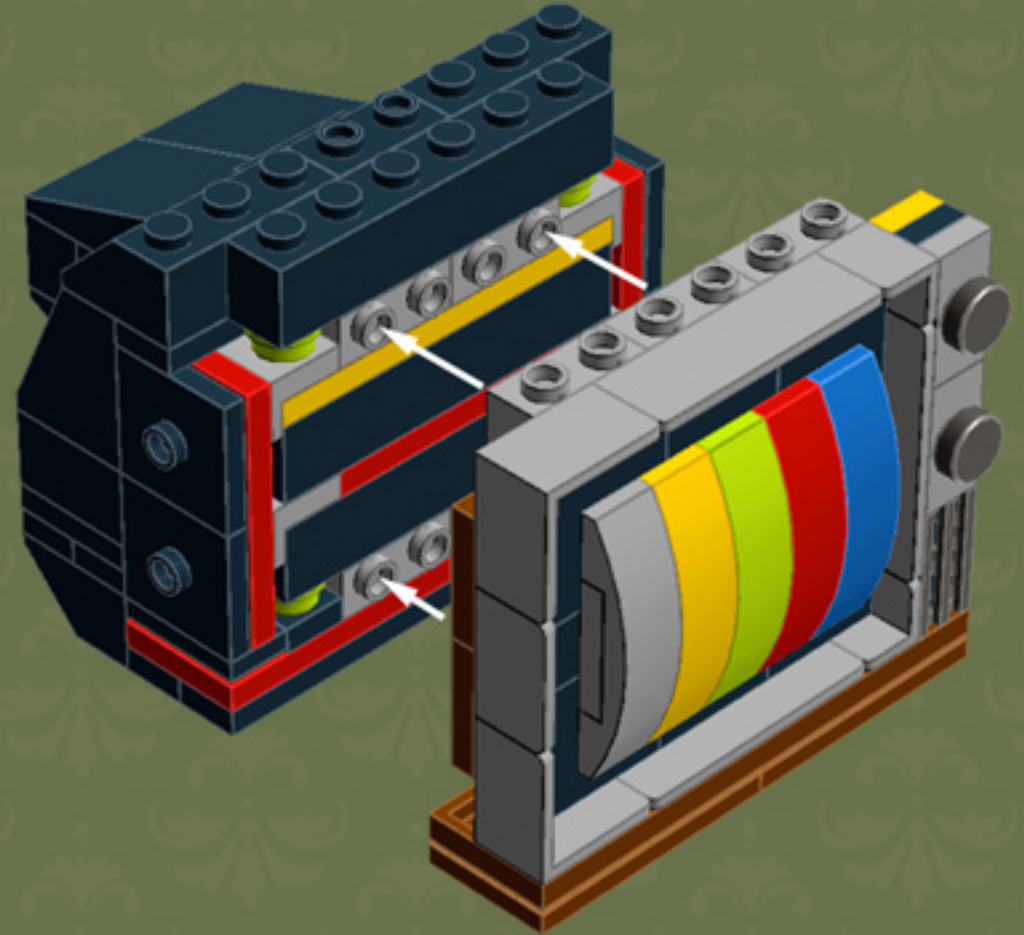

My First TV (‘80s Edition)

A LEGO® project by Chris McVeigh
chrismcveigh.com

v2.0

Element ID	Color	Description	Quantity
4233487	Black	Brick 1X2 With Cross Hole	1
301026	Black	Brick 1X4	3
300926	Black	Brick 1X6	5
235726	Black	Brick Corner 1X2X2	2
306926	Black	Flat Tile 1X2	3
663626	Black	Flat Tile 1X6	1
302326	Black	Plate 1X2	6
346026	Black	Plate 1X8	5
4565323	Black	Plate 2X2 W 1 Knob	10
302126	Black	Plate 2X3	3
366026	Black	Roof Tile 2X2/45° Inv.	2
4273703	Black	Roof Tile 2X2X2/65 Deg.	2

Element ID	Color	Description	Quantity
4211508	Medium Stone Grey	T-Piece	1
4215513	Medium Stone Grey	Wall Corner 1X1X1	2
4211515	Medium Stone Grey	Wall Element 1X2X1	1
6071299	Medium Stone Grey	Wall Element 1X4X1 Abs	3
4211194	Reddish Brown	Flat Tile 1X4	4
4579690	Reddish Brown	Flat Tile 2X4	12
4211190	Reddish Brown	Plate 1X4	2
4211211	Reddish Brown	Plate 2X8	3
4271874	Reddish Brown	Plate 4X6	2
4655241	Silver Metallic	Flat Tile 1X1, Round	2
4619636	Silver Metallic	Radiator Grille 1X2	1