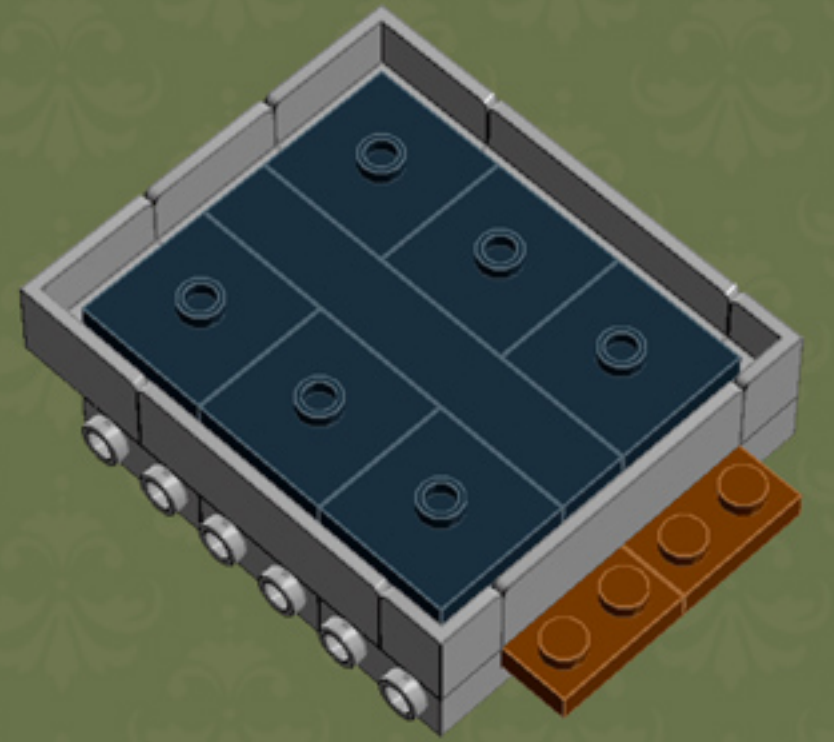

My First TV (‘80s Edition)

A LEGO® project by Chris McVeigh
chrismcveigh.com

v2.0

Element ID	Color	Description	Quantity
4233487	Black	Brick 1X2 With Cross Hole	1
301026	Black	Brick 1X4	3
300926	Black	Brick 1X6	5
235726	Black	Brick Corner 1X2X2	2
306926	Black	Flat Tile 1X2	3
663626	Black	Flat Tile 1X6	1
302326	Black	Plate 1X2	6
346026	Black	Plate 1X8	5
4565323	Black	Plate 2X2 W 1 Knob	10
302126	Black	Plate 2X3	3
366026	Black	Roof Tile 2X2/45° Inv.	2
4273703	Black	Roof Tile 2X2X2/65 Deg.	2

Element ID	Color	Description	Quantity
4183133	Bright Yellowish Green	Plate 1X1 Round	10
4617069	Bright Yellowish Green	Plate W. Bow 1X4X2/3	1
6015890	Dark Stone Grey	Holder Ø3.2 W/Tube Ø3.2 Hole	2
4654582	Medium Stone Grey	Angular Plate 1,5 Top 1X2 1/2	4
4654580	Medium Stone Grey	Angular Plate 1.5 Bot. 1X2 2/2	2
6008311	Medium Stone Grey	Corner Wall Element 2X2	2
4211398	Medium Stone Grey	Plate 1X2	2
4211451	Medium Stone Grey	Plate 1X2 W. 1 Knob	5
4654577	Medium Stone Grey	Plate 2X2X2/3 W. 2. Hor. Knob	10
4622803	Medium Stone Grey	Plate W. Bow 1X4X2/3	1
4538098	Medium Stone Grey	Stick 6M W/Flange	2
4542590	Medium Stone Grey	Stick Ø 3.2 W. Holder	1

Element ID	Color	Description	Quantity
4211508	Medium Stone Grey	T-Piece	1
4215513	Medium Stone Grey	Wall Corner 1X1X1	2
4211515	Medium Stone Grey	Wall Element 1X2X1	1
6071299	Medium Stone Grey	Wall Element 1X4X1 Abs	3
4211194	Reddish Brown	Flat Tile 1X4	4
4579690	Reddish Brown	Flat Tile 2X4	12
4211190	Reddish Brown	Plate 1X4	2
4211211	Reddish Brown	Plate 2X8	3
4271874	Reddish Brown	Plate 4X6	2
4655241	Silver Metallic	Flat Tile 1X1, Round	2
4619636	Silver Metallic	Radiator Grille 1X2	1