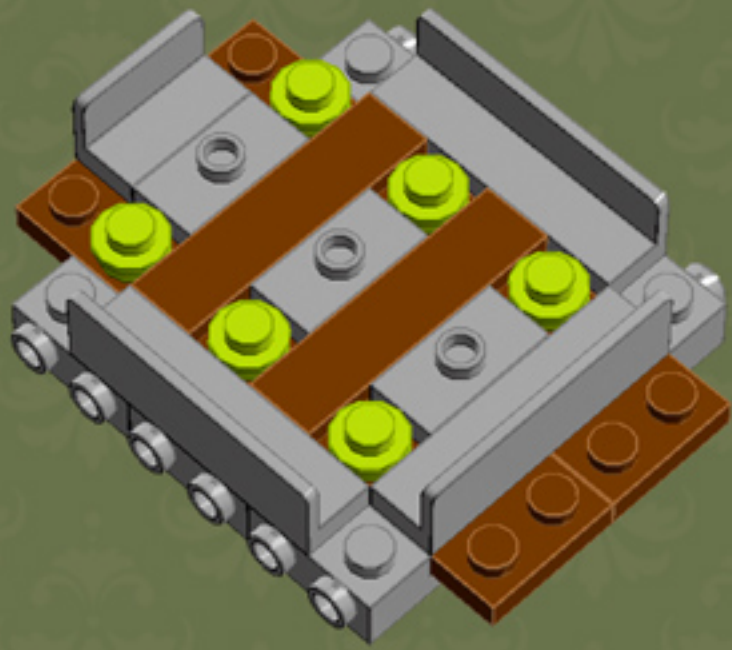

My First TV (‘80s Edition)

A LEGO® project by Chris McVeigh
chrismcveigh.com

v2.0

Element ID	Color	Description	Quantity
4233487	Black	Brick 1X2 With Cross Hole	1
301026	Black	Brick 1X4	3
300926	Black	Brick 1X6	5
235726	Black	Brick Corner 1X2X2	2
306926	Black	Flat Tile 1X2	3
663626	Black	Flat Tile 1X6	1
302326	Black	Plate 1X2	6
346026	Black	Plate 1X8	5
4565323	Black	Plate 2X2 W 1 Knob	10
302126	Black	Plate 2X3	3
366026	Black	Roof Tile 2X2/45° Inv.	2
4273703	Black	Roof Tile 2X2X2/65 Deg.	2

Element ID	Color	Description	Quantity
4211508	Medium Stone Grey	T-Piece	1
4215513	Medium Stone Grey	Wall Corner 1X1X1	2
4211515	Medium Stone Grey	Wall Element 1X2X1	1
6071299	Medium Stone Grey	Wall Element 1X4X1 Abs	3
4211194	Reddish Brown	Flat Tile 1X4	4
4579690	Reddish Brown	Flat Tile 2X4	12
4211190	Reddish Brown	Plate 1X4	2
4211211	Reddish Brown	Plate 2X8	3
4271874	Reddish Brown	Plate 4X6	2
4655241	Silver Metallic	Flat Tile 1X1, Round	2
4619636	Silver Metallic	Radiator Grille 1X2	1