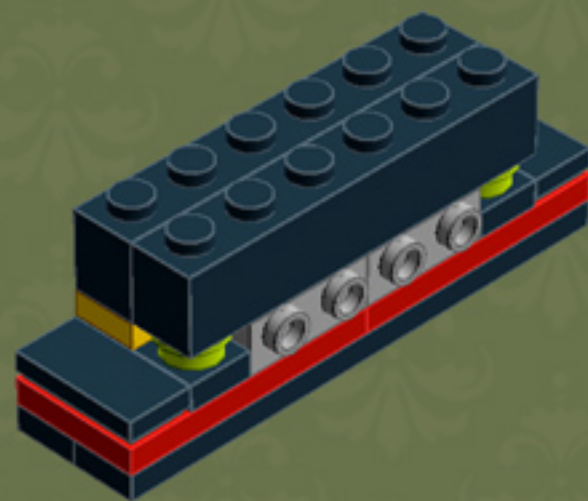

My First TV (‘80s Edition)

A LEGO® project by Chris McVeigh
chrismcveigh.com

v2.0

Element ID	Color	Description	Quantity
4233487	Black	Brick 1X2 With Cross Hole	1
301026	Black	Brick 1X4	3
300926	Black	Brick 1X6	5
235726	Black	Brick Corner 1X2X2	2
306926	Black	Flat Tile 1X2	3
663626	Black	Flat Tile 1X6	1
302326	Black	Plate 1X2	6
346026	Black	Plate 1X8	5
4565323	Black	Plate 2X2 W 1 Knob	10
302126	Black	Plate 2X3	3
366026	Black	Roof Tile 2X2/45° Inv.	2
4273703	Black	Roof Tile 2X2X2/65 Deg.	2

Element ID	Color	Description	Quantity
4183133	Bright Yellowish Green	Plate 1X1 Round	10
4617069	Bright Yellowish Green	Plate W. Bow 1X4X2/3	1
6015890	Dark Stone Grey	Holder Ø3.2 W/Tube Ø3.2 Hole	2
4654582	Medium Stone Grey	Angular Plate 1,5 Top 1X2 1/2	4
4654580	Medium Stone Grey	Angular Plate 1.5 Bot. 1X2 2/2	2
6008311	Medium Stone Grey	Corner Wall Element 2X2	2
4211398	Medium Stone Grey	Plate 1X2	2
4211451	Medium Stone Grey	Plate 1X2 W. 1 Knob	5
4654577	Medium Stone Grey	Plate 2X2X2/3 W. 2. Hor. Knob	10
4622803	Medium Stone Grey	Plate W. Bow 1X4X2/3	1
4538098	Medium Stone Grey	Stick 6M W/Flange	2
4542590	Medium Stone Grey	Stick Ø 3.2 W. Holder	1

Element ID	Color	Description	Quantity
4211508	Medium Stone Grey	T-Piece	1
4215513	Medium Stone Grey	Wall Corner 1X1X1	2
4211515	Medium Stone Grey	Wall Element 1X2X1	1
6071299	Medium Stone Grey	Wall Element 1X4X1 Abs	3
4211194	Reddish Brown	Flat Tile 1X4	4
4579690	Reddish Brown	Flat Tile 2X4	12
4211190	Reddish Brown	Plate 1X4	2
4211211	Reddish Brown	Plate 2X8	3
4271874	Reddish Brown	Plate 4X6	2
4655241	Silver Metallic	Flat Tile 1X1, Round	2
4619636	Silver Metallic	Radiator Grille 1X2	1